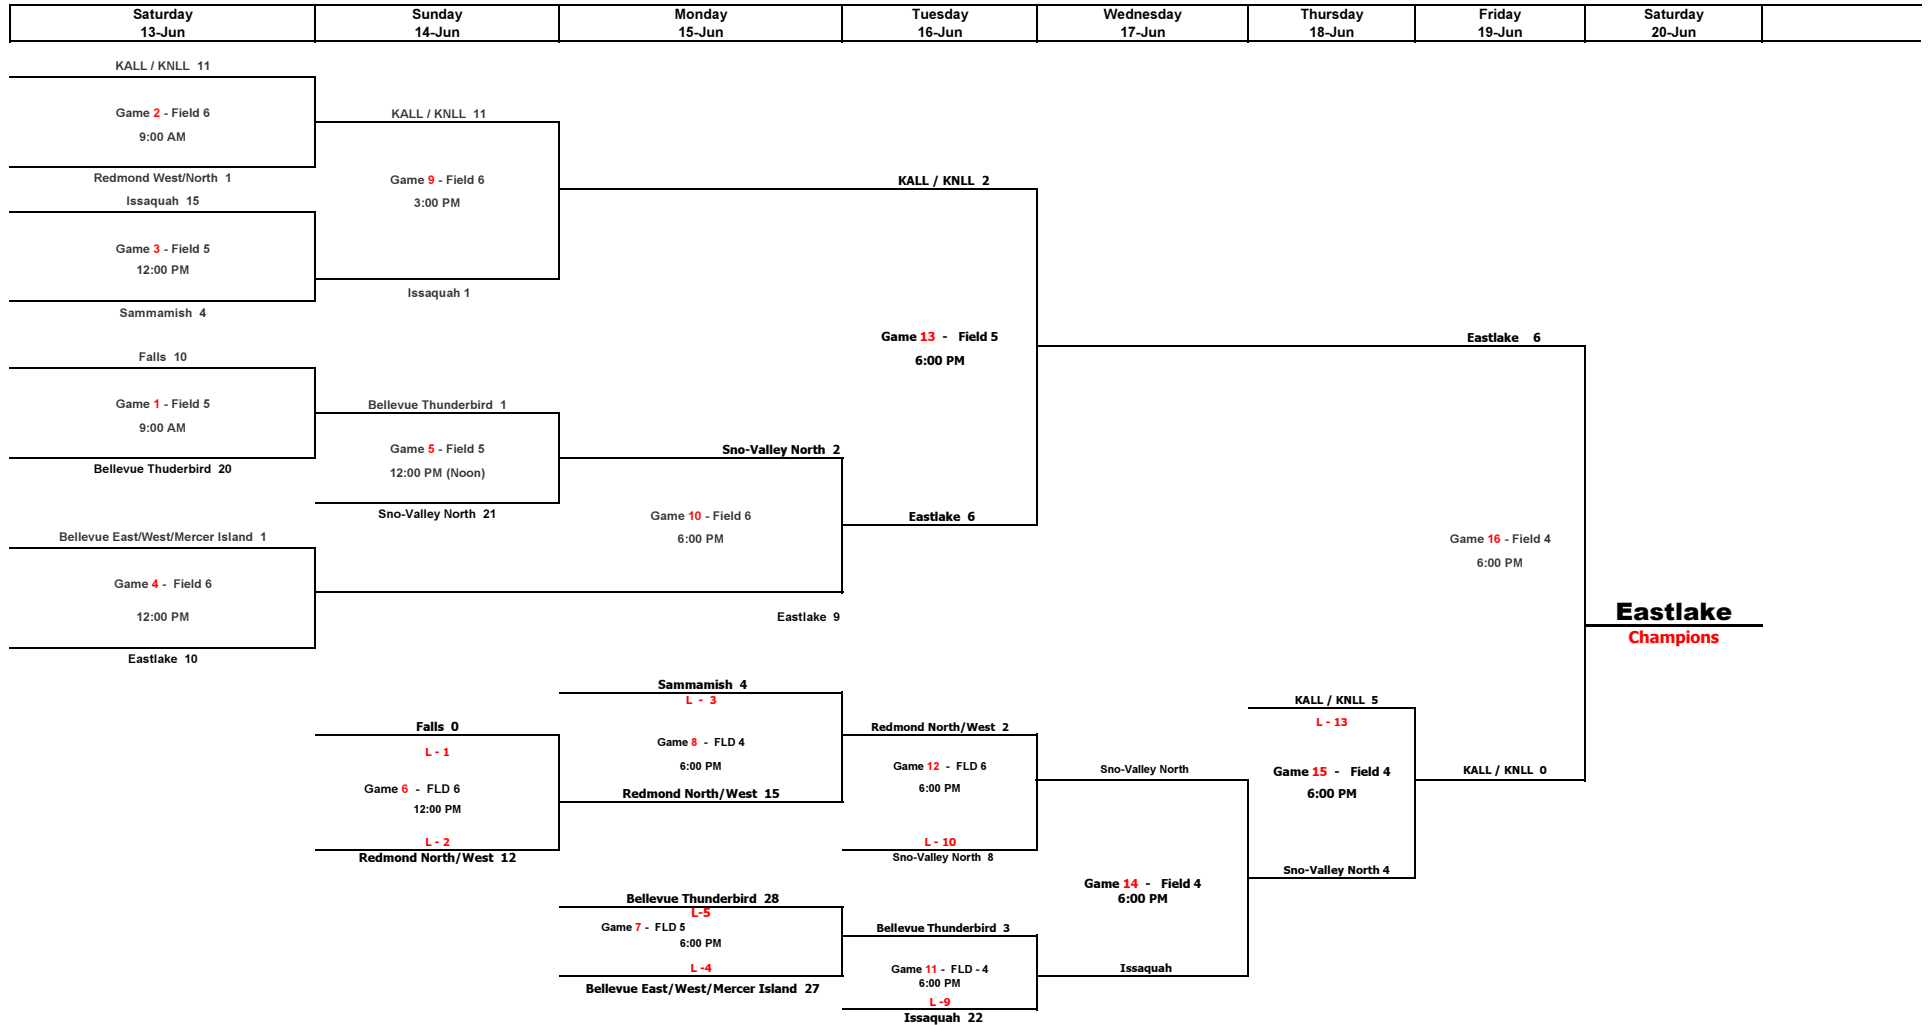

2015 - 9/10 Year Old Softball Division
 District 9 - All Star Tournament
 Hartman Park Redmond, WA

Tournament dates, times and locations are subject to change at the discretion of the Tournament Director to accommodate for weather, field availability or any other disruption to the tournament.

Hartman Park (Turf Field)
 10084 172nd Ave NE
 Redmond, WA