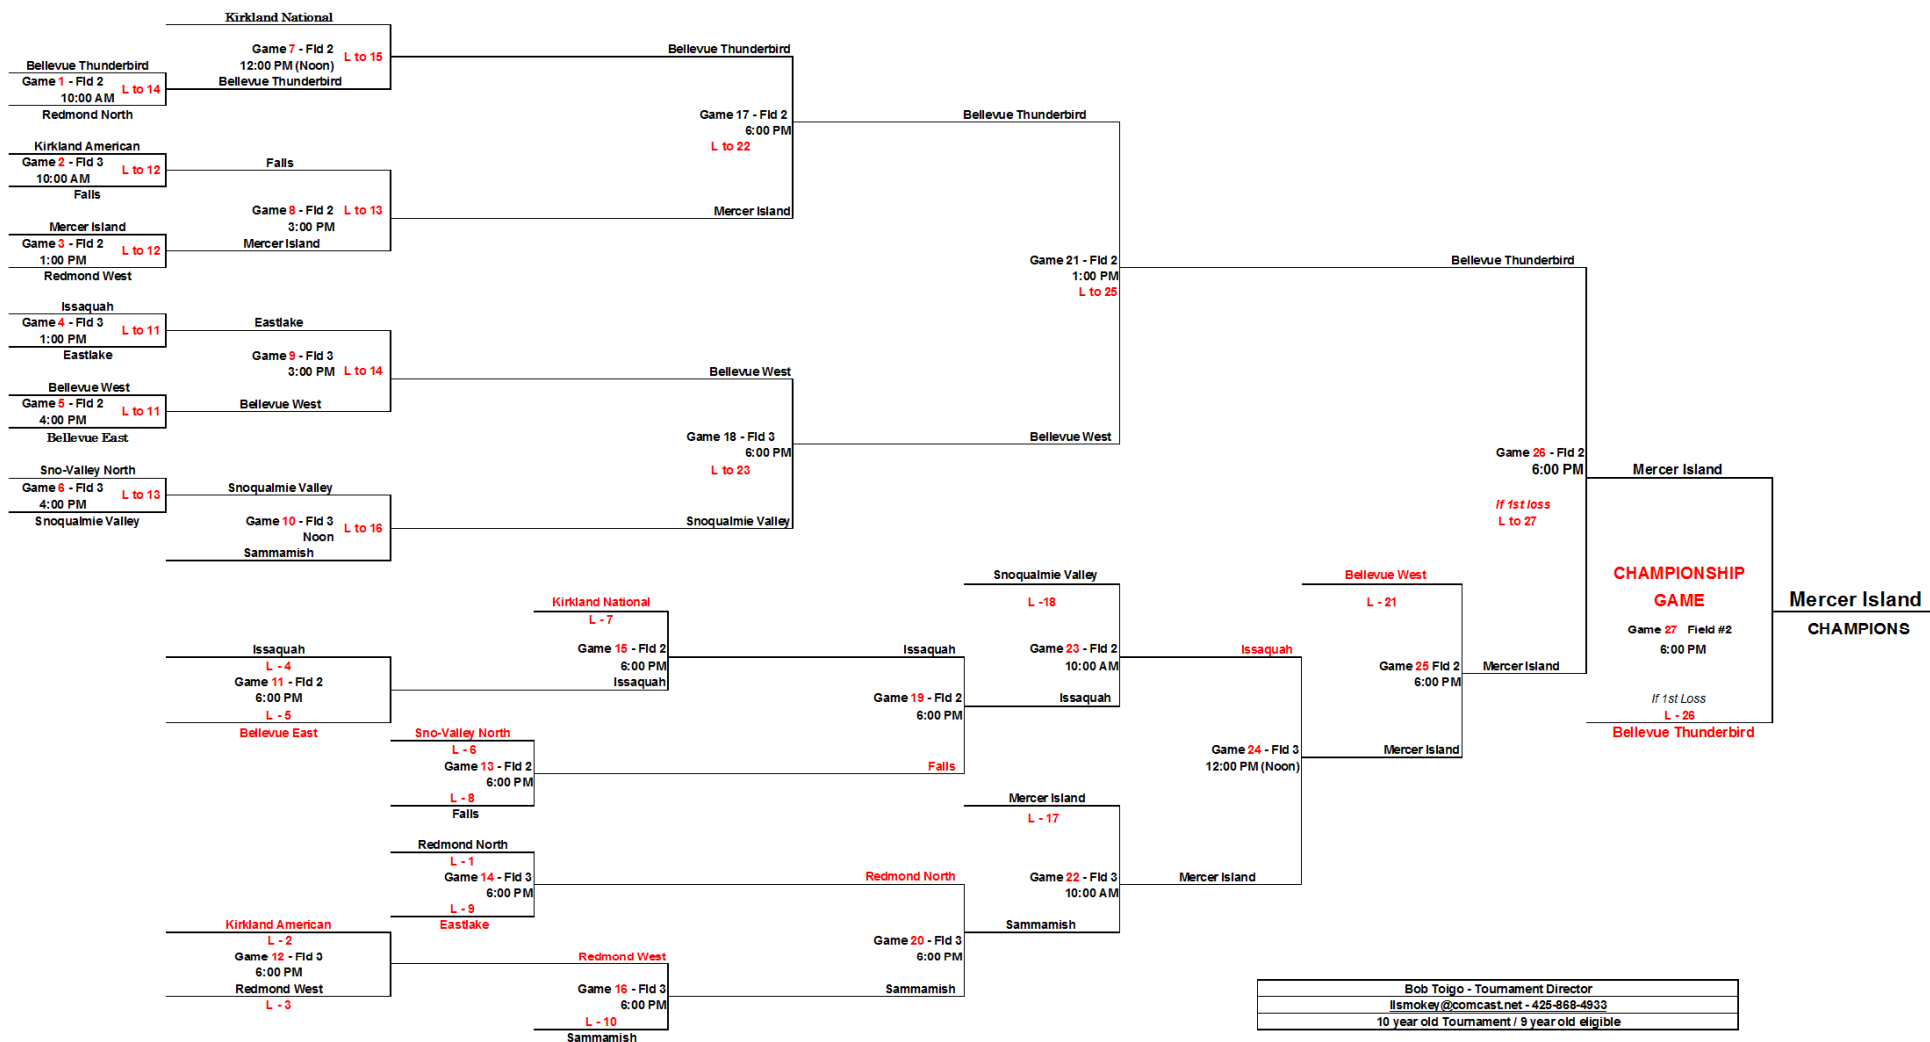

2013 - 9/10 Baseball

District 9 - All Star Tournament

Big Finn Hill Park, Kirkland, WA

SATURDAY 22-Jun	SUNDAY 23-Jun	MONDAY 24-Jun	WEDNESDAY 25-Jun	THURSDAY 26-Jun	FRIDAY 27-Jun	SATURDAY 29-Jun	SUNDAY 30-Jun	MONDAY 1-Jul	TUESDAY 2-Jul	Wednesday 3-Jul
--------------------	------------------	------------------	---------------------	--------------------	------------------	--------------------	------------------	-----------------	------------------	--------------------

Big Finn Hill Park
 (Via Google) 8217 Northeast 138th Street, Inglewood-Finn Hill, WA 98034