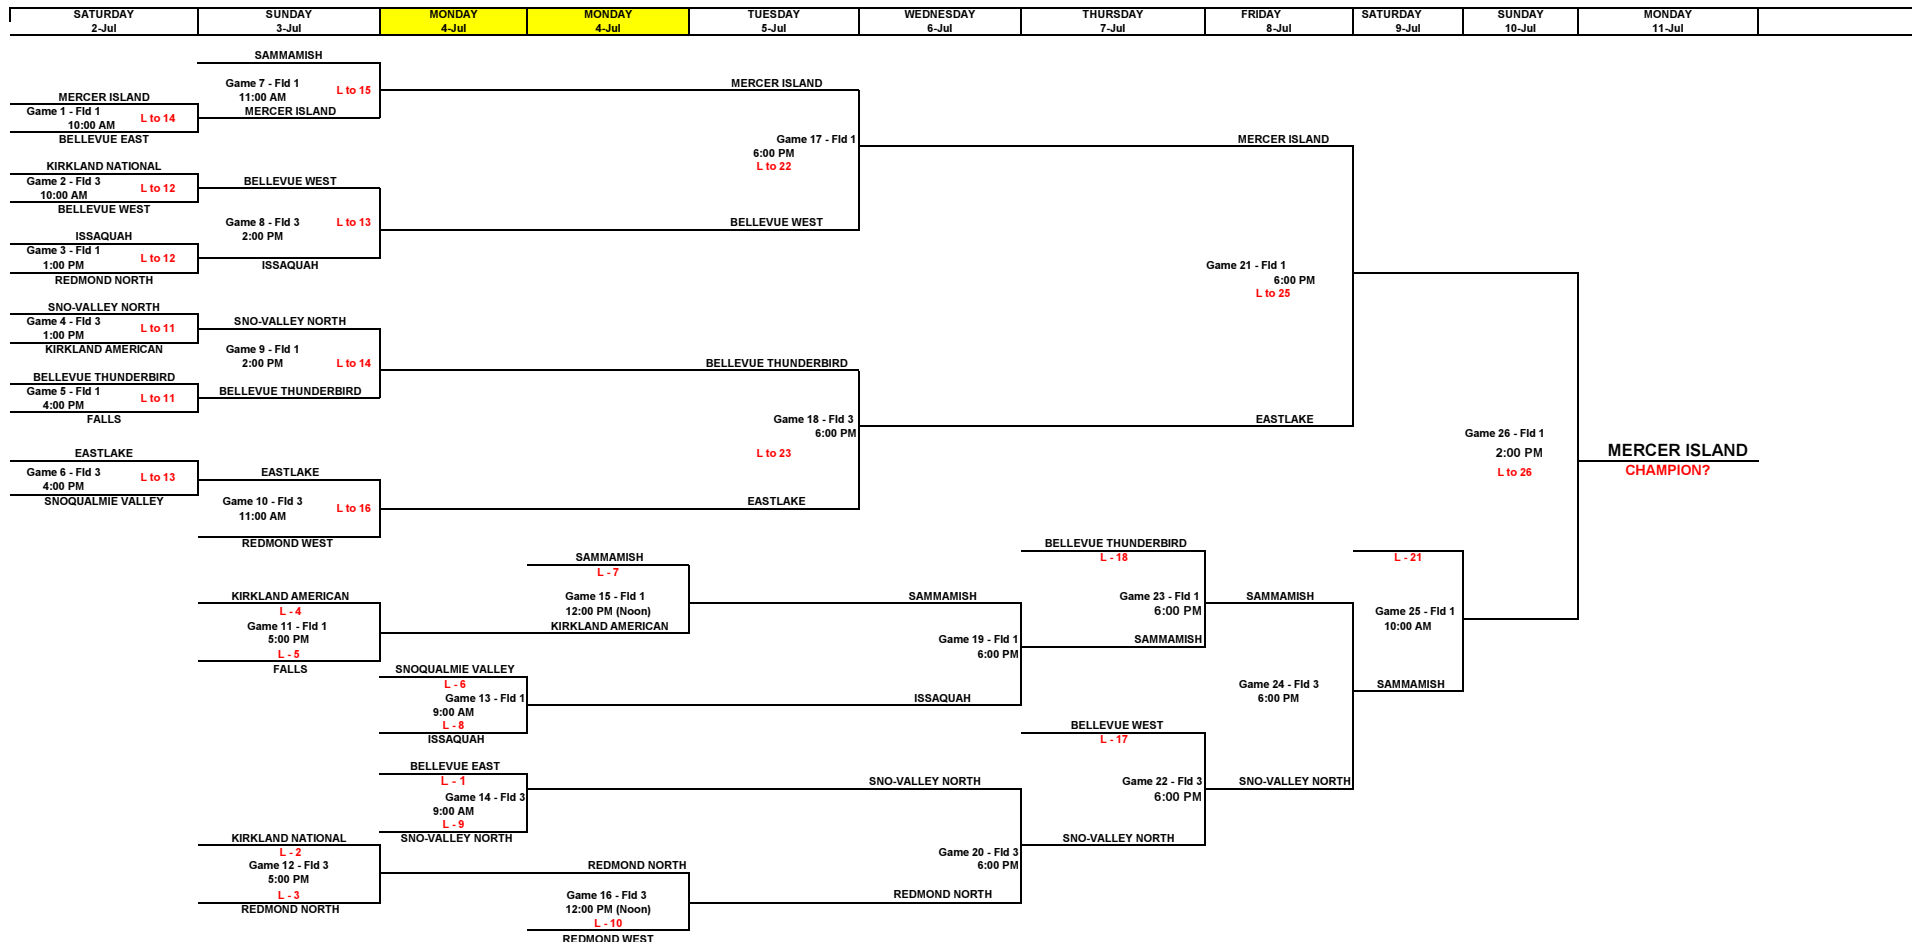

8 - 9 - 10 YEAR OLD 2016 ALL-STAR TOURNAMENT SOUTH MERCER PARK

**SOUTH MERCER ISLAND PLAYFIELD
CORNER OF 84TH AVE SE AND SE 78th ST, MERCER ISLAND, WA 98040**