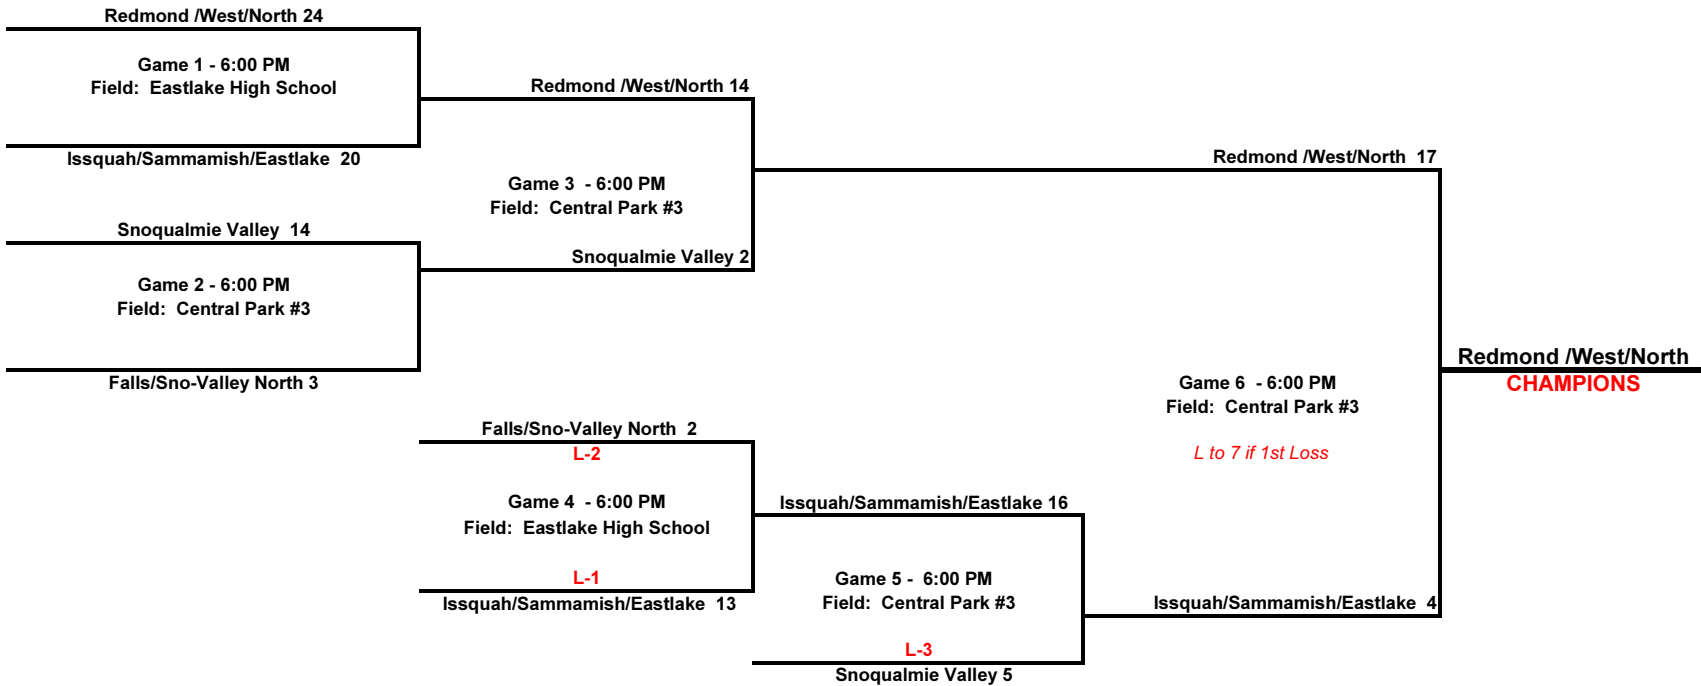

**2015 - 10/11 Softball Division
 District 9 - All Star Tournament
 Central Park, Issaquah, WA
 Eastlake High School, Sammamish, WA**

Monday 29-Jun	Tuesday 30-Jun	Wednesday 1-Jul	Thursday 2-Jul	Friday 3-Jul	Saturday 4-Jul	Sunday 5-Jul
------------------	-------------------	--------------------	-------------------	-----------------	-------------------	-----------------